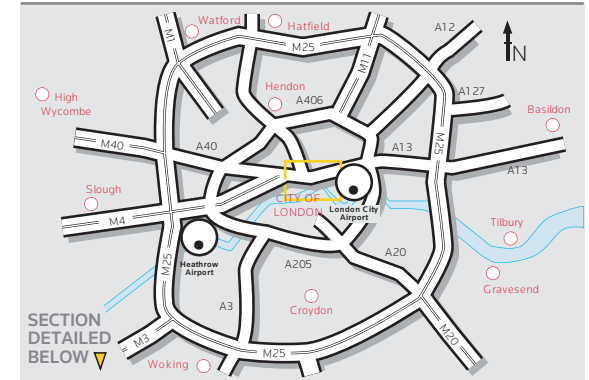

THOMSON REUTERS

The Thomson Reuters Building
South Colonnade
Canary Wharf
London
E14 5ep

+44 (0)20 7250 1122
thomsonreuters.com

PUBLIC TRANSPORT

LIMEHOUSE TRAIN STATION

Situated on Commercial Road (A13), walk to the Limehouse DLR Station and catch a connecting train to Canary Wharf.

DOCKLAND LIGHT RAILWAY

Canary Wharf Station. Situated at the centre of North and South Colonnade. The Station is a two minute walk from our building.

LONDON UNDERGROUND CANARY WHARF

Jubilee Line Extension – links Canary Wharf with Waterloo Station and London Bridge, also other tube lines.

LONDON CITY AIRPORT

Catch a connecting London City Airport shuttle bus to Canary Wharf

PUBLIC TRANSPORT

The Thomson Reuters Building