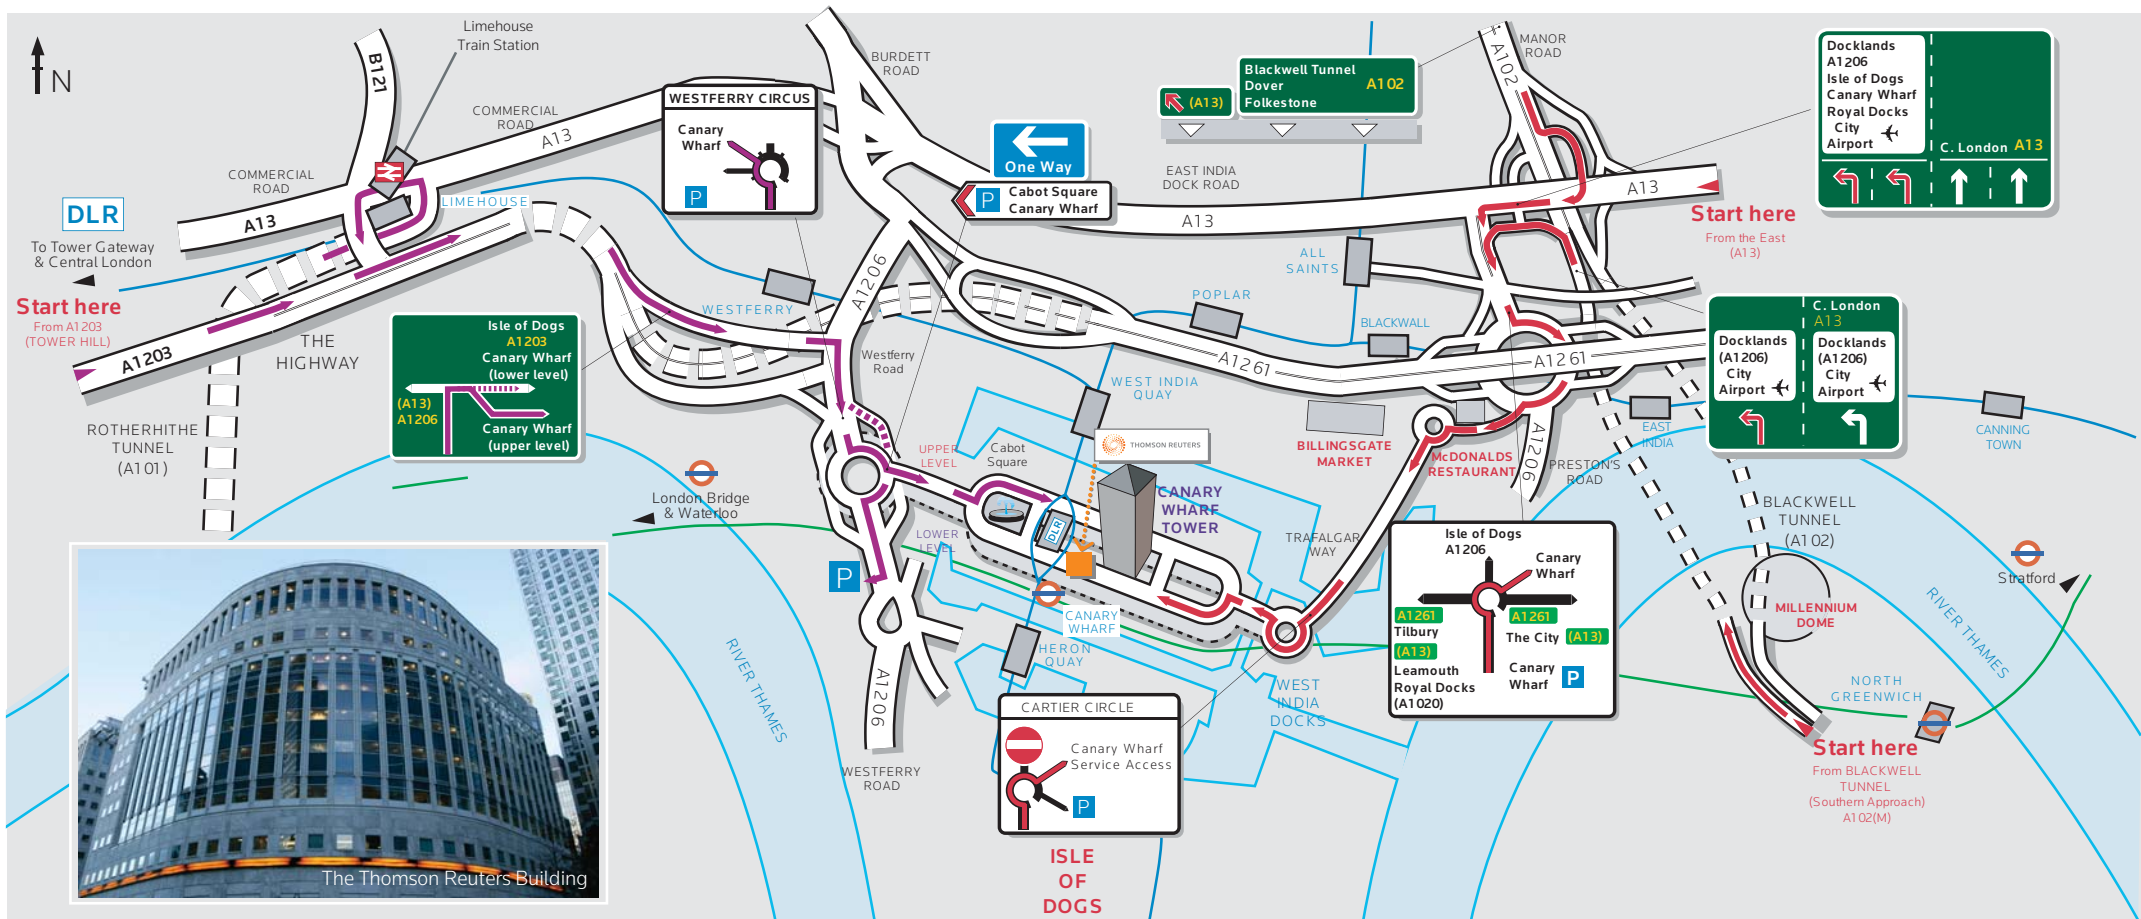

THOMSON REUTERS

The Thomson Reuters Building
South Colonnade
Canary Wharf
London
E14 5ep

+44 (0)20 7250 1122
thomsonreuters.com

PUBLIC TRANSPORT

LIMEHOUSE TRAIN STATION

Situated on Commercial Road (A13), walk to the Limehouse DLR Station and catch a connecting train to Canary Wharf.

DOCKLAND LIGHT RAILWAY

Canary Wharf Station. Situated at the centre of North and South Colonnade. The Station is a two minute walk from our building.

LONDON UNDERGROUND CANARY WHARF

Jubilee Line Extension – links Canary Wharf with Waterloo Station and London Bridge, also other tube lines.

LONDON CITY AIRPORT

Catch a connecting London City Airport shuttle bus to Canary Wharf

PUBLIC TRANSPORT

The Thomson Reuters Building